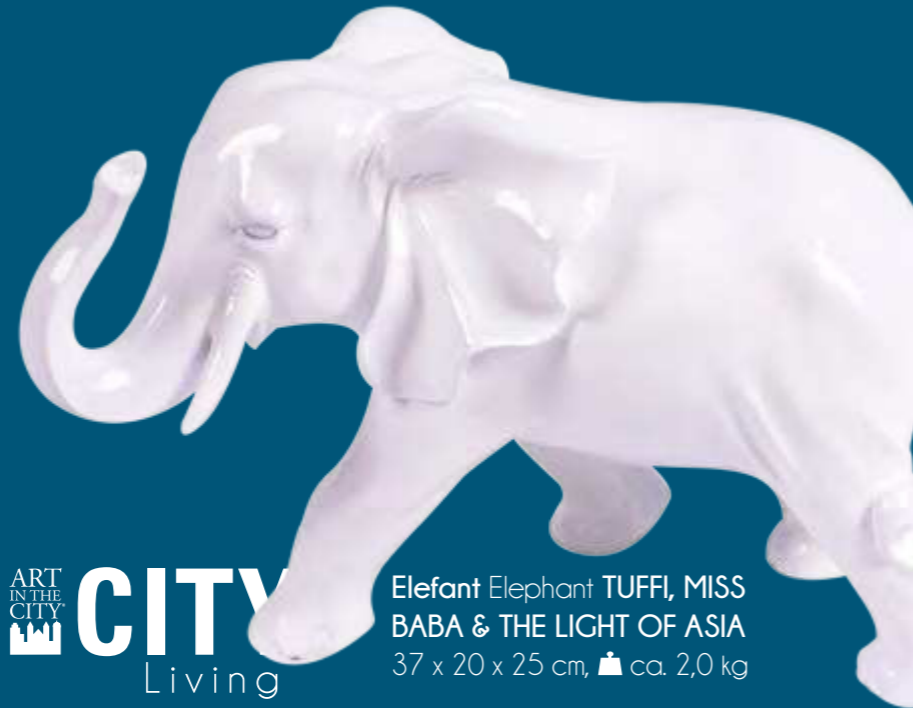

„A PLACE
WHERE
COLORS
HAVE SEX“

USE ME, BABY!

just available 4 a short time

BACK TO THE 80s

- #80996 Kuhkopf schwarz cowhead black
- #81005 Kuhkopf NEON pink cowhead NEON pink
- #81004 Kuhkopf NEON orange cowhead NEON orange
- #81003 Kuhkopf NEON gelb cowhead NEON yellow
- #81001 Kuhkopf NEON blau cowhead NEON blue
- #81002 Kuhkopf NEON grün cowhead NEON green

ART IN THE CITY

Living

Elefant Elephant TUFFI, MISS BABA & THE LIGHT OF ASIA
37 x 20 x 25 cm, 🏠 ca. 2,0 kg

#84267_gold/golden color
„Tuffi“

Sie war eine Elefantenkuh des Zirkus Althoff, die am 21. Juli 1950 im Alter von vier Jahren in Wuppertal aus der fahrenden Schwebbahn in die Wupper sprang - und überlebte.

She was an elephant cow of the circus Althoff. On 21st of July 1950, in Wuppertal, the four year old elephant leaped out of the moving Wuppertal cable railway into the Wupper river - and survived.

#84267_rot/red „Miss Baba“